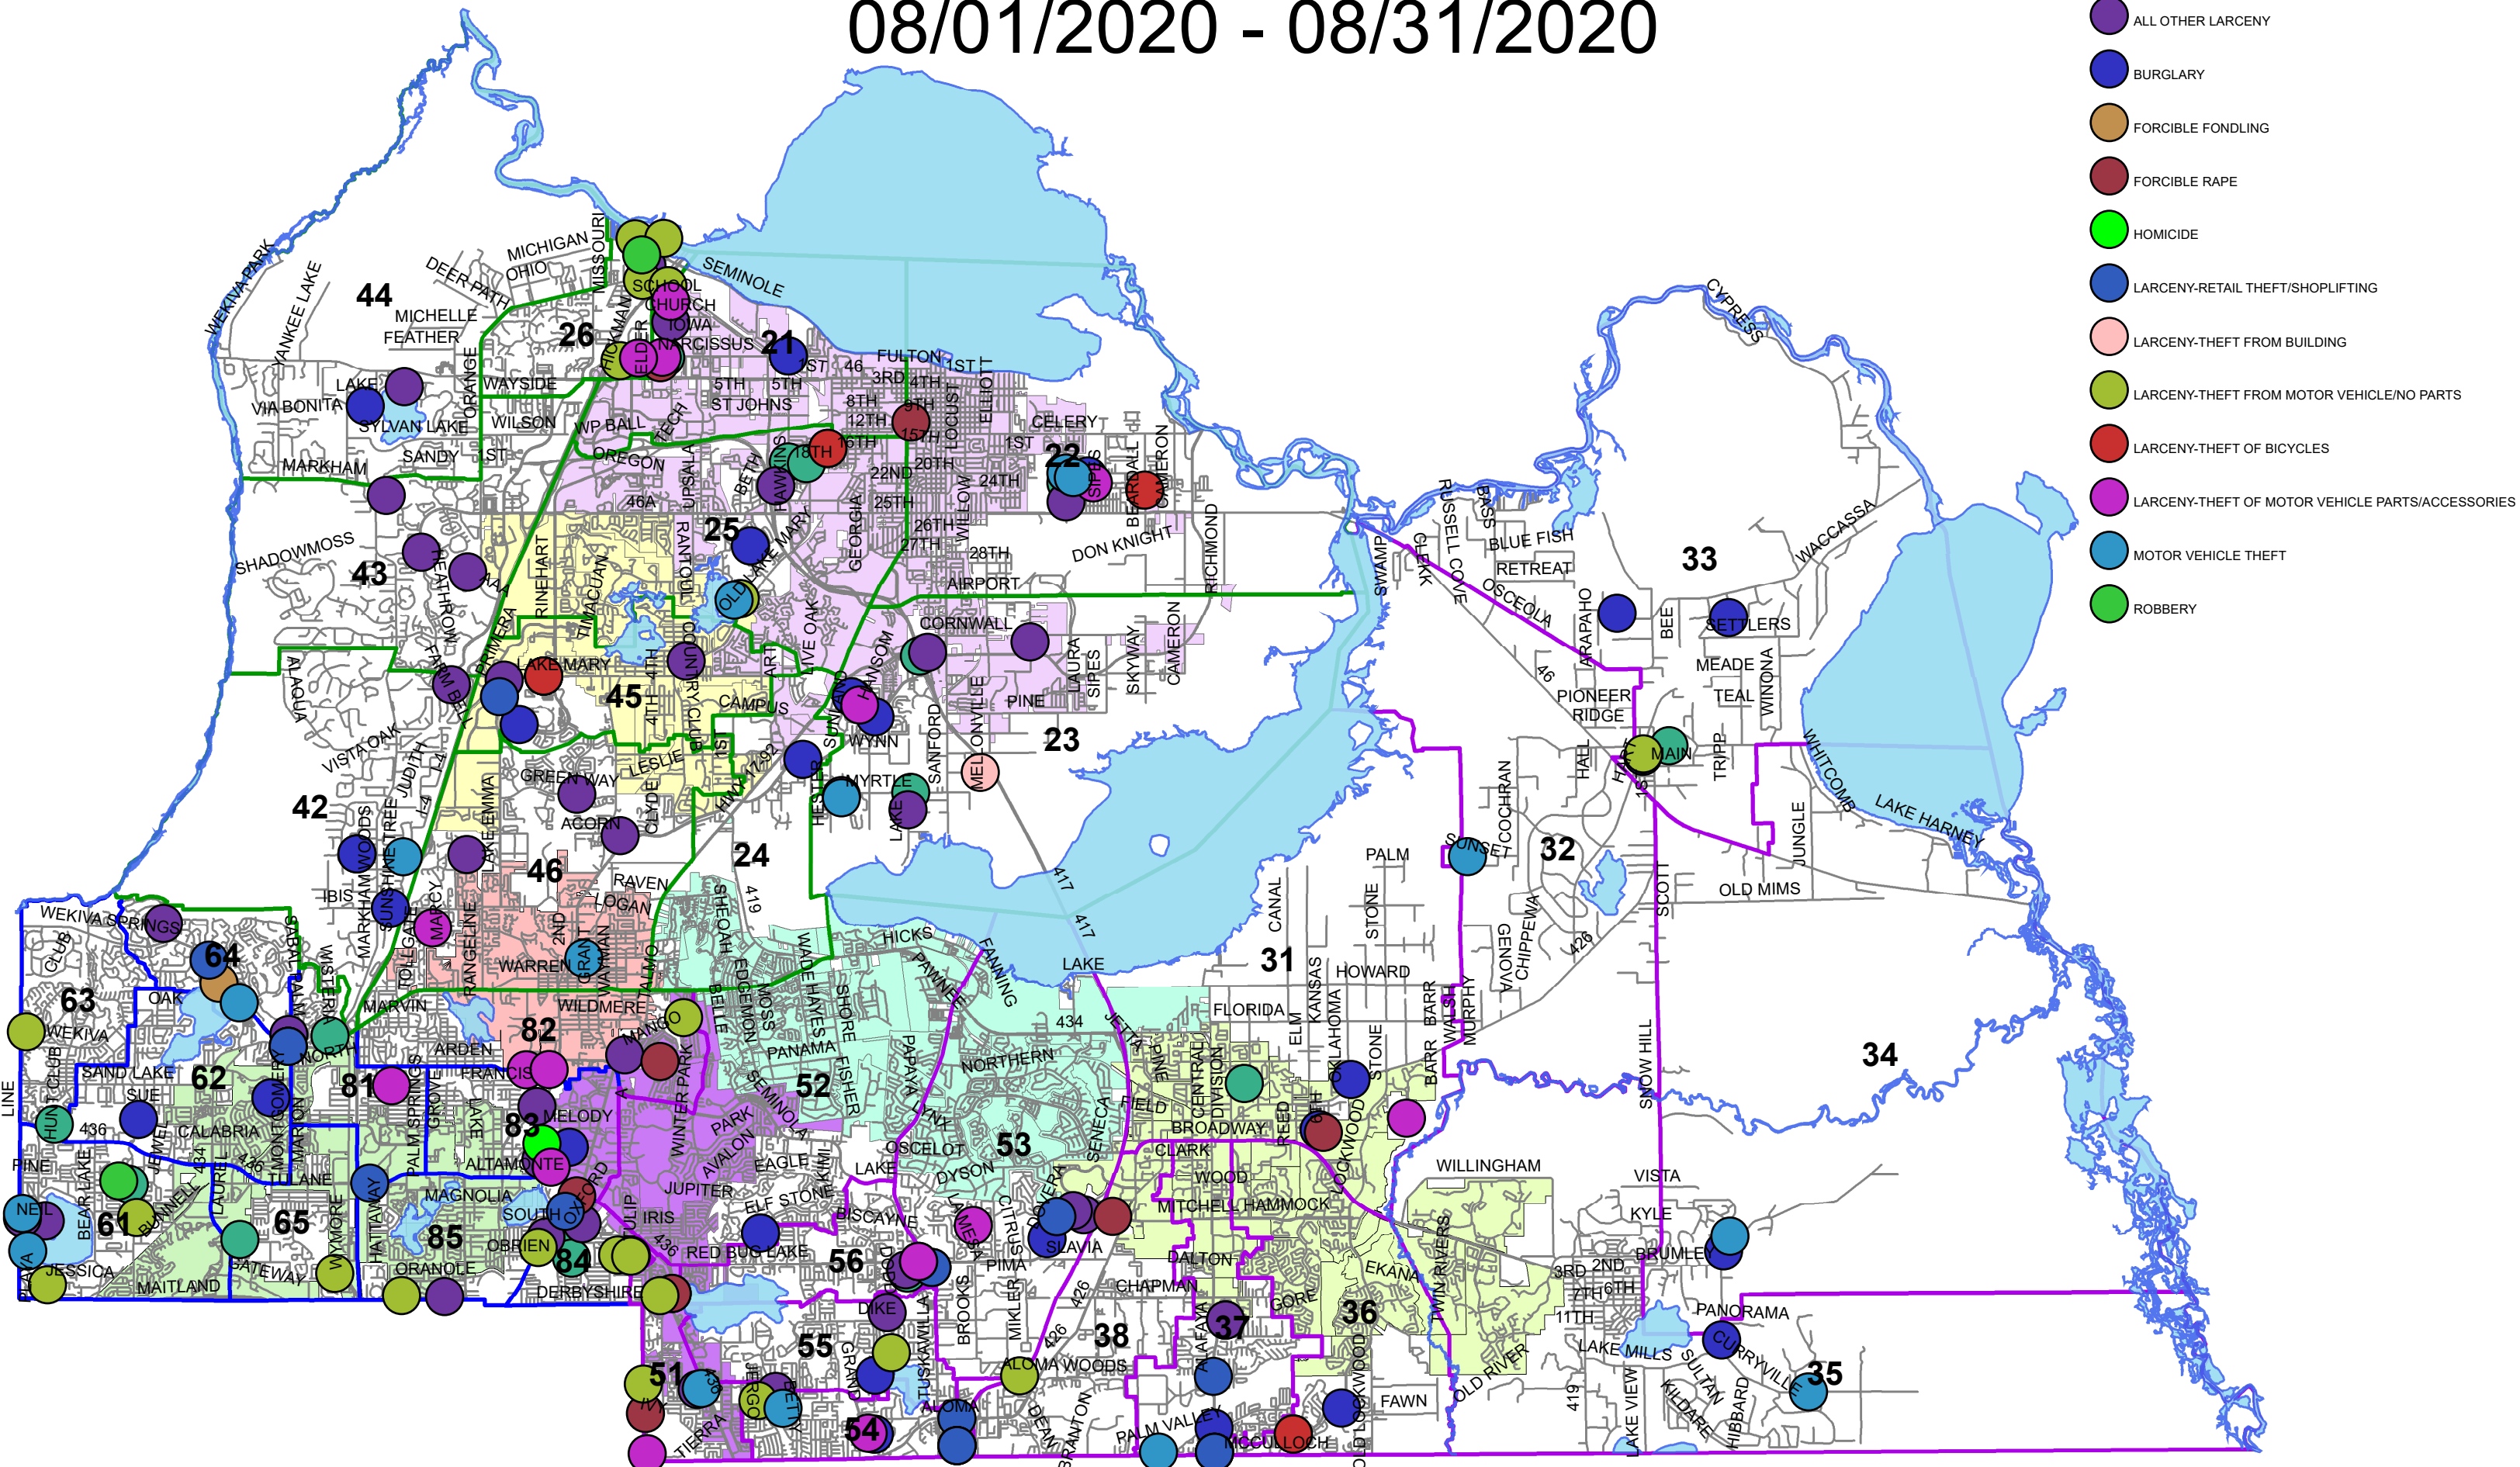

PART I CRIMES

08/01/2020 - 08/31/2020

- AGGRAVATED ASSAULT
- ALL OTHER LARCENY
- BURGLARY
- FORCIBLE FONDLING
- FORCIBLE RAPE
- HOMICIDE
- LARCENY-RETAIL THEFT/SHOPLIFTING
- LARCENY-THEFT FROM BUILDING
- LARCENY-THEFT FROM MOTOR VEHICLE/NO PARTS
- LARCENY-THEFT OF BICYCLES
- LARCENY-THEFT OF MOTOR VEHICLE PARTS/ACCESSORIES
- MOTOR VEHICLE THEFT
- ROBBERY

This map does not include incidents for which addresses could not be verified or geocoded.